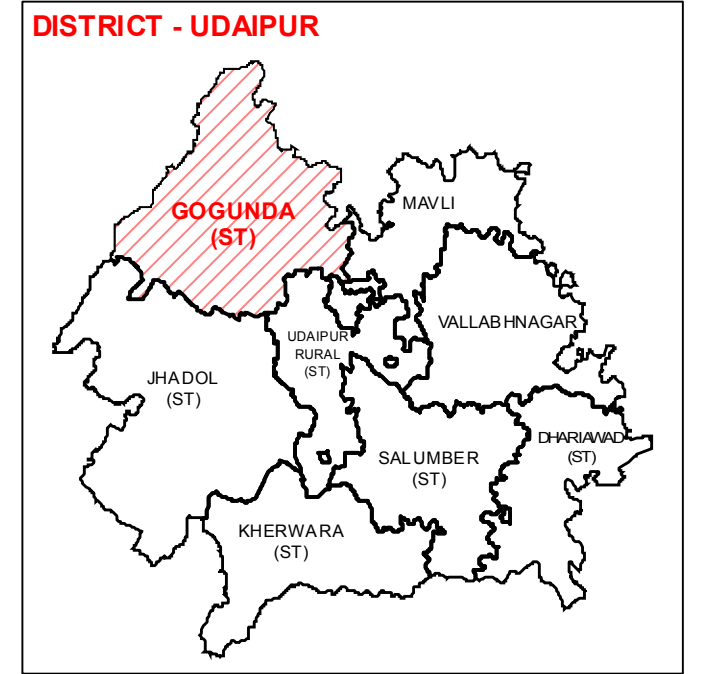

ASSEMBLY CONSTITUENCY - GOGUNDA (ST)-149
DISTRICT - UDAIPUR

Legend

-  Tehsil Headquarter
-  ILR Headquarter
-  Patwar Circle Headquarter
-  Tehsil Boundary
-  ILR Circle Boundary
-  Patwar Circle Boundary
-  Village Boundary